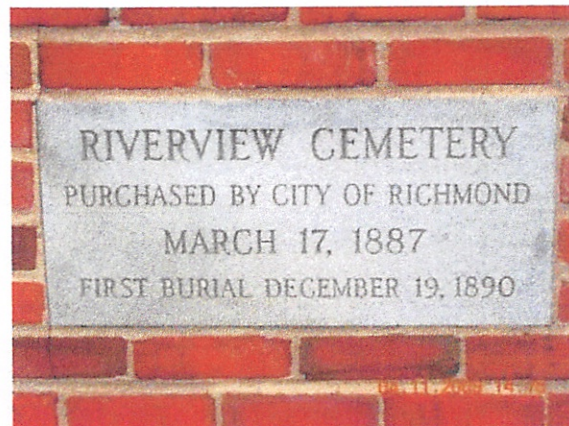

Added by: [Pam Digges](#)