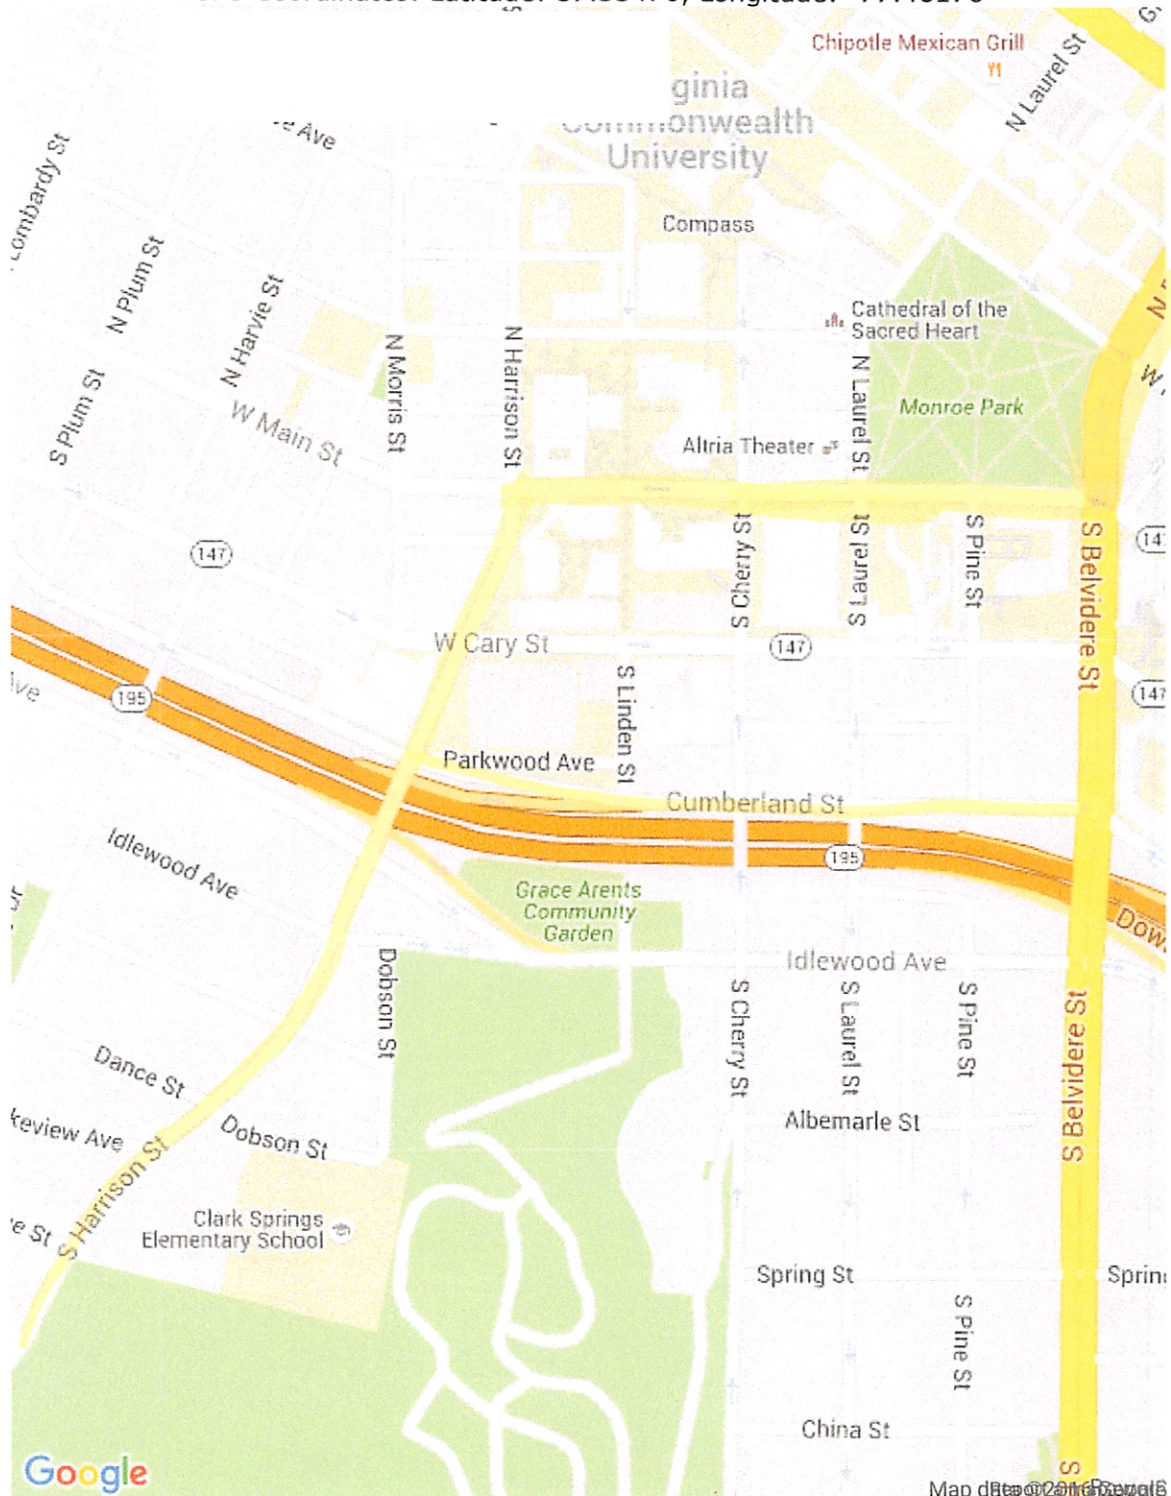

GPS Coordinates: Latitude: 37.53470, Longitude: -77.46170

Click and drag on the map to view surrounding area.

Riverview Cemetery

Info Map

Interactive map and GPS data:

GPS Coordinates: Latitude: 37.53470, Longitude: -77.46170

Click and drag on the map to view surrounding area.

Riverview Cemetery

Info Map

Interactive map and GPS data:

GPS Coordinates: Latitude: 37.53470, Longitude: -77.46170

Click and drag on the map to view surrounding area.

Riverview Cemetery

Info Map

Interactive map and GPS data:

GPS Coordinates: Latitude: 37.53470, Longitude: -77.46170

Click and drag on the map to view surrounding area.

RIVERVIEW

✓ ELIZABETH REBECCA MILLER

B: 1 JULY 1884 / D: 29 SEPT 1963 /