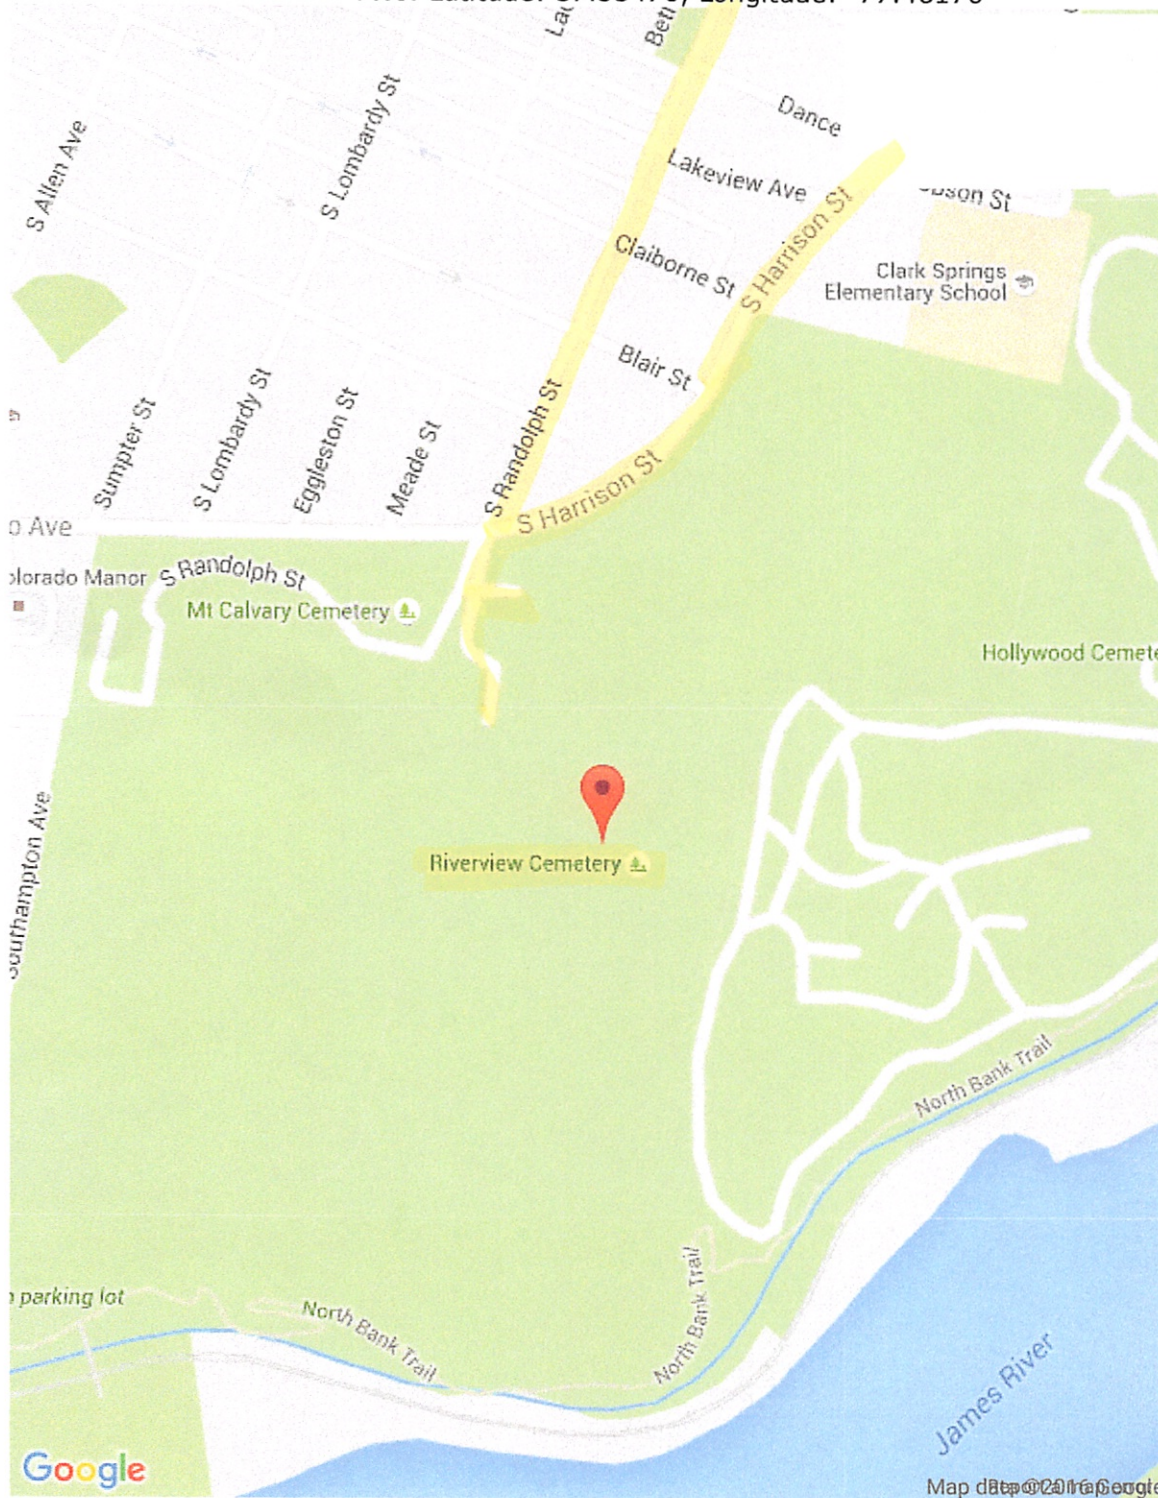

GPS Coordinates: Latitude: 37.53470, Longitude: -77.46170

Click and drag on the map to view surrounding area.

Riverview Cemetery

Info Map

Interactive map and GPS data:

GPS Coordinates: Latitude: 37.53470, Longitude: -77.46170

Click and drag on the map to view surrounding area.

Riverview Cemetery

Info Map

Interactive map and GPS data:

GPS Coordinates: Latitude: 37.53470, Longitude: -77.46170

Click and drag on the map to view surrounding area.

Riverview Cemetery

Info Map

Interactive map and GPS data:

GPS Coordinates: Latitude: 37.53470, Longitude: -77.46170

Click and drag on the map to view surrounding area.

RIVERVIEW

✓ ELIZABETH REBECCA MILLER
B: 1 JULY 1884 / D: 29 SEPT 1963 /
PLAT I DIV. 3 SEC. 41