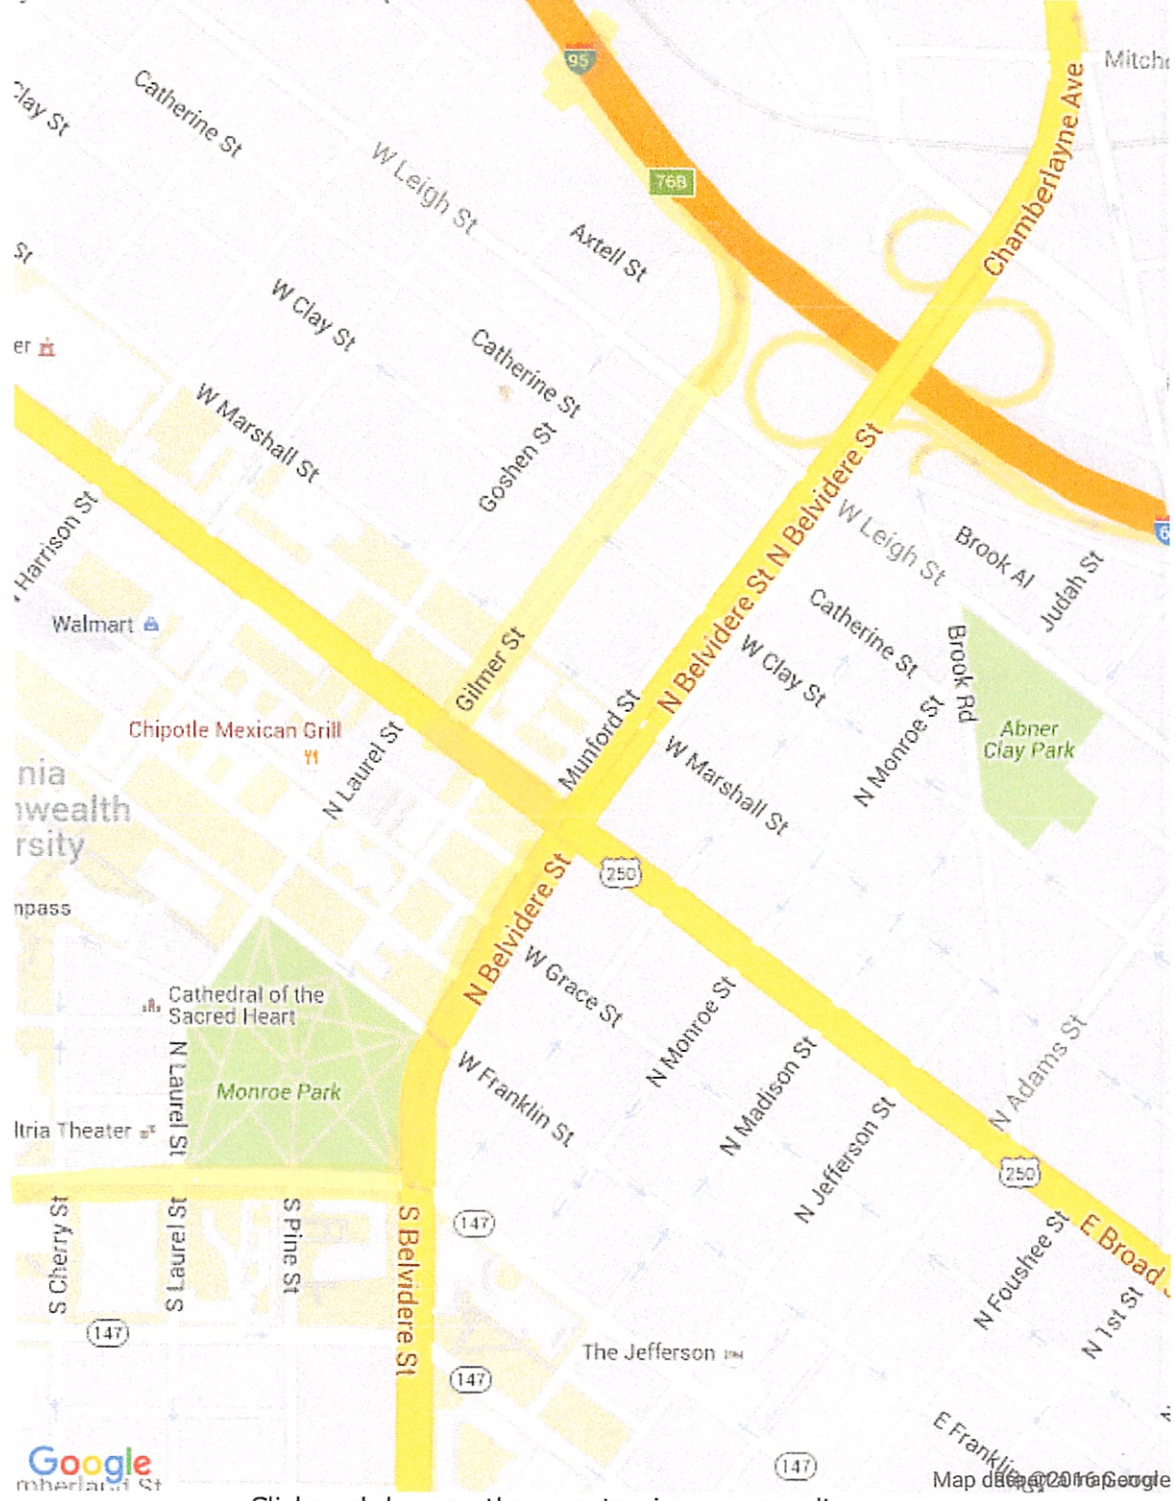

GPS Coordinates: Latitude: 37.53470, Longitude: -77.46170

Click and drag on the map to view surrounding area.

Riverview Cemetery

Info Map

Interactive map and GPS data:

GPS Coordinates: Latitude: 37.53470, Longitude: -77.46170

Click and drag on the map to view surrounding area.

Riverview Cemetery

Info Map

Interactive map and GPS data:

GPS Coordinates: Latitude: 37.53470, Longitude: -77.46170

Click and drag on the map to view surrounding area.

Riverview Cemetery

Info Map

Interactive map and GPS data:

GPS Coordinates: Latitude: 37.53470, Longitude: -77.46170

Click and drag on the map to view surrounding area.

RIVERVIEW

✓ ELIZABETH REBECCA MILLER
B: 1 JULY 1884 / D: 29 SEPT 1963 /
PLAT I DIV. 3 SEC. 41