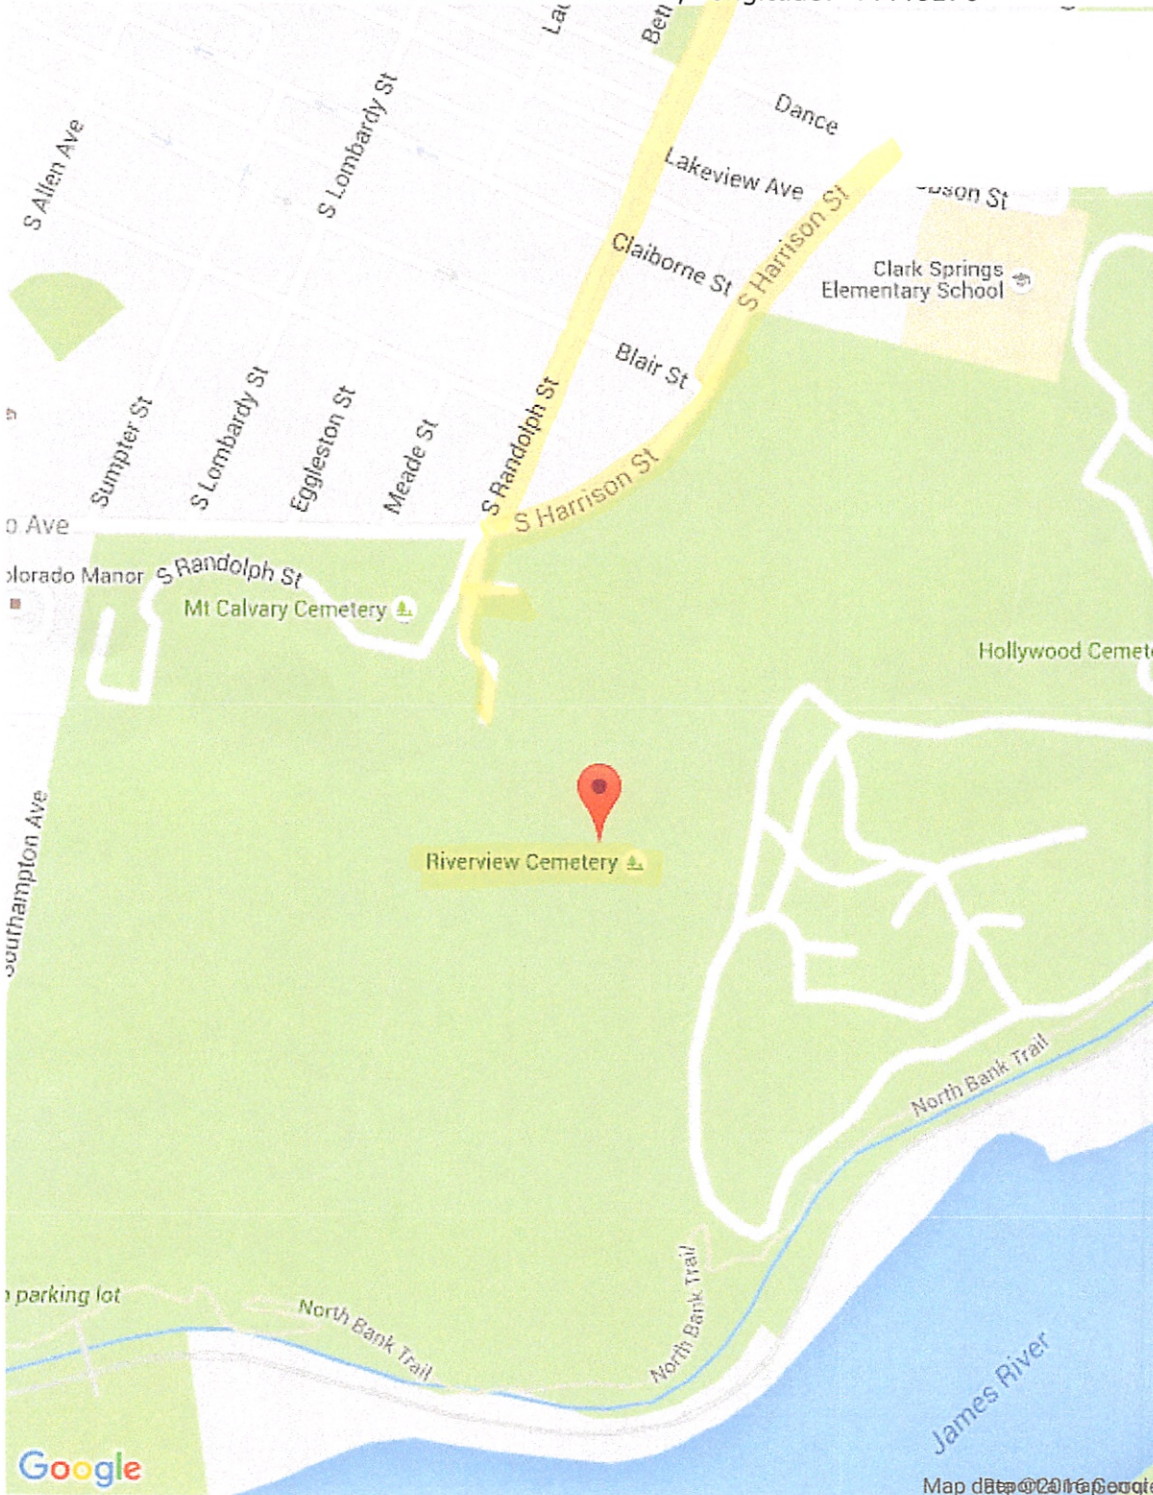

GPS Coordinates: Latitude: 37.53470, Longitude: -77.46170

Click and drag on the map to view surrounding area.

Riverview Cemetery

Info Map

Interactive map and GPS data:

GPS Coordinates: Latitude: 37.53470, Longitude: -77.46170

Click and drag on the map to view surrounding area.

Riverview Cemetery

Info Map

Interactive map and GPS data:

GPS Coordinates: Latitude: 37.53470, Longitude: -77.46170

Click and drag on the map to view surrounding area.

Riverview Cemetery

Info Map

Interactive map and GPS data:

GPS Coordinates: Latitude: 37.53470, Longitude: -77.46170

Click and drag on the map to view surrounding area.

RIVERVIEW

✓ ELIZABETH REBECCA MILLER

B: 1 JULY 1884 / D: 29 SEPT 1963 /