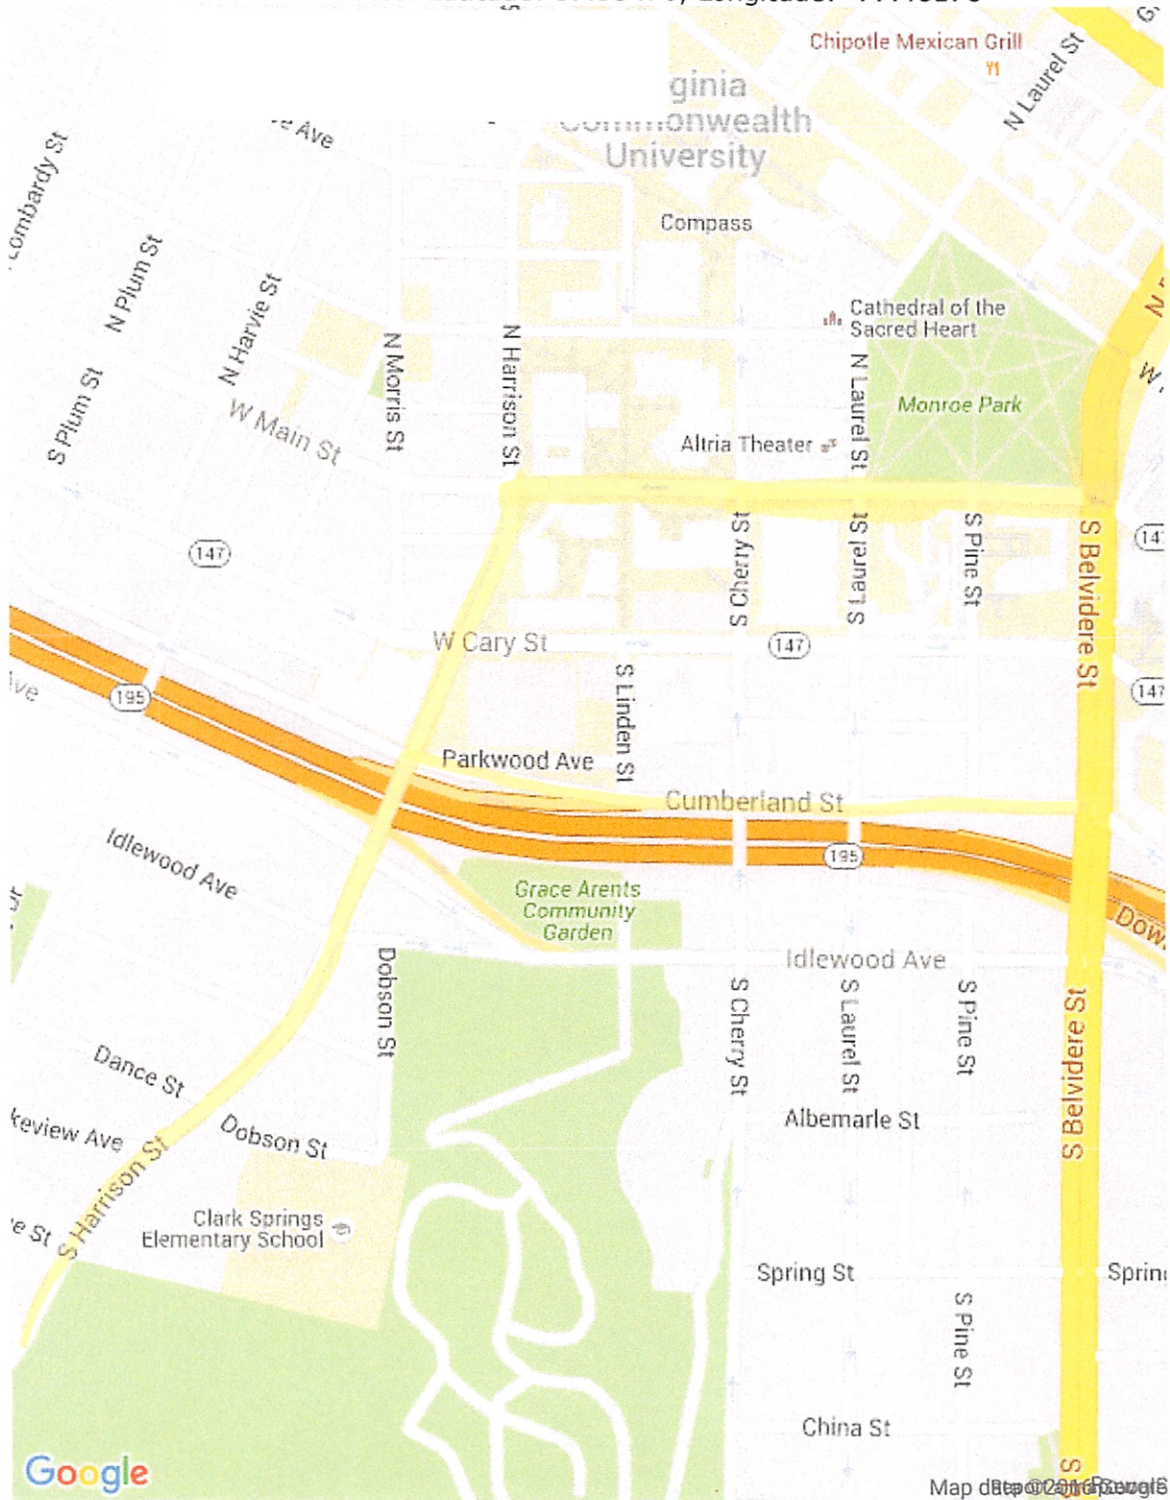

GPS Coordinates: Latitude: 37.53470, Longitude: -77.46170

Click and drag on the map to view surrounding area.

Riverview Cemetery

Info Map

Interactive map and GPS data:

GPS Coordinates: Latitude: 37.53470, Longitude: -77.46170

Click and drag on the map to view surrounding area.

Riverview Cemetery

Info Map

Interactive map and GPS data:

GPS Coordinates: Latitude: 37.53470, Longitude: -77.46170

Click and drag on the map to view surrounding area.

Riverview Cemetery

Info Map

Interactive map and GPS data:

GPS Coordinates: Latitude: 37.53470, Longitude: -77.46170

Click and drag on the map to view surrounding area.

RIVERVIEW

✓ ELIZABETH REBECCA MILLER
B: 1 JULY 1884 / D: 29 SEPT 1963 /
PLAT I DIV. 3 SEC. 41