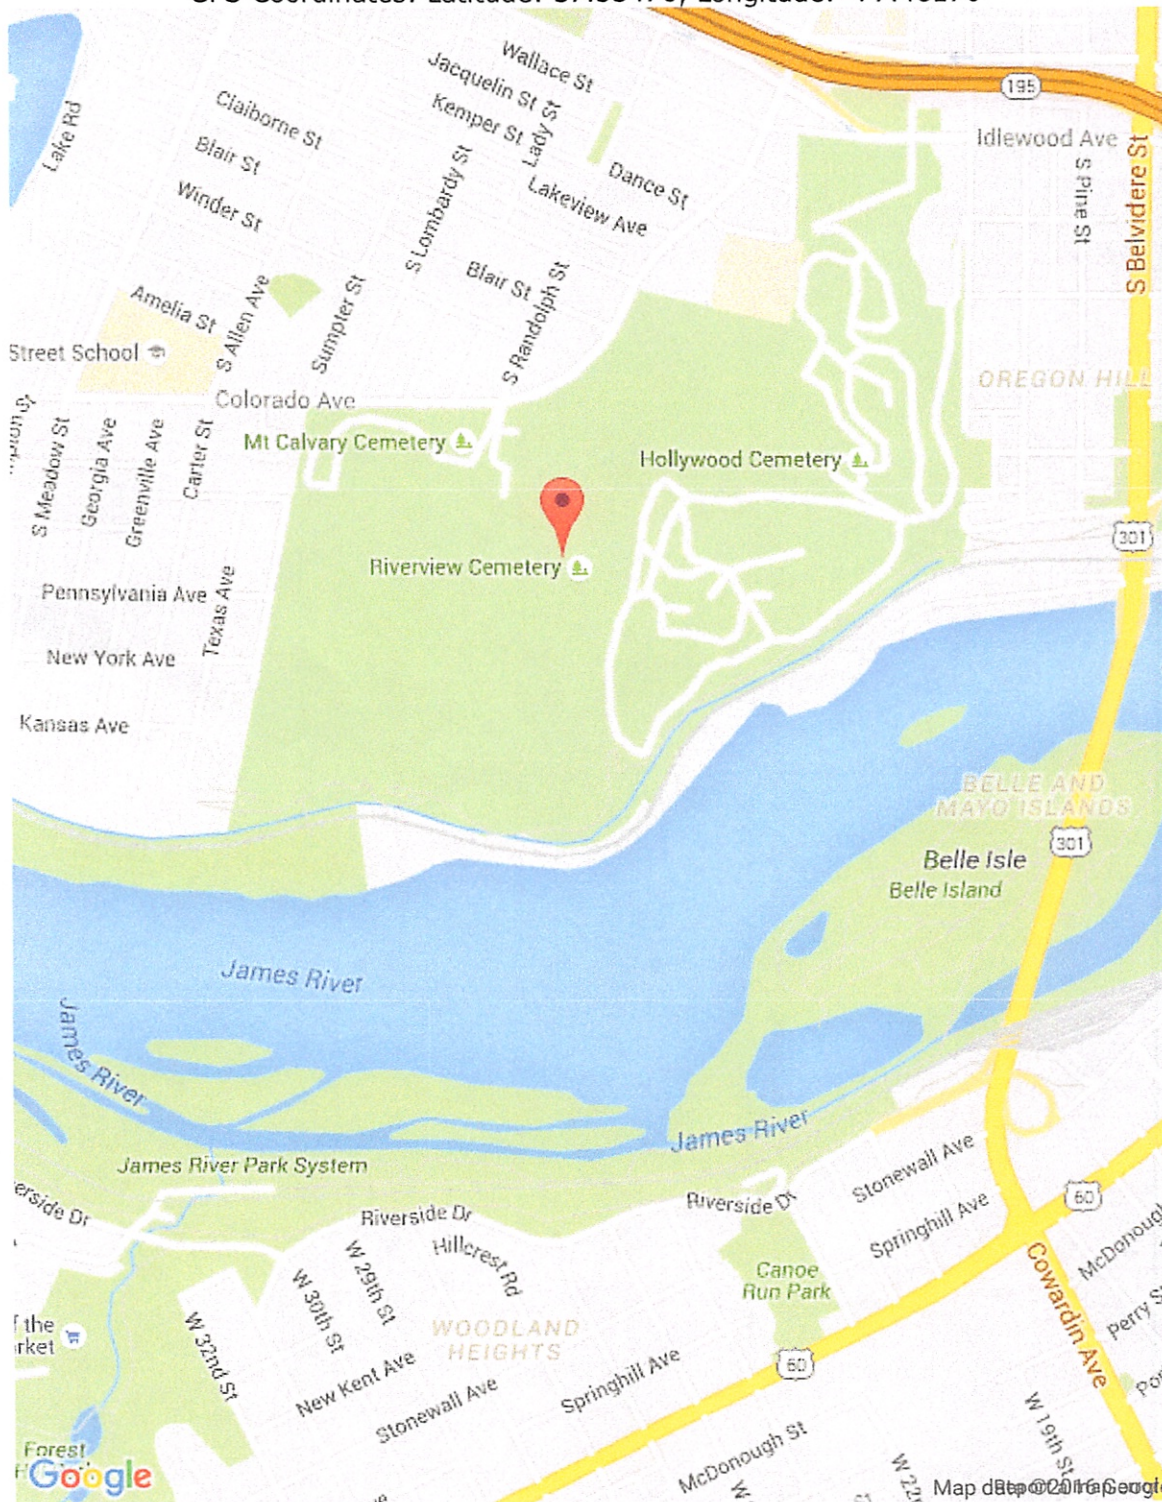

GPS Coordinates: Latitude: 37.53470, Longitude: -77.46170

Click and drag on the map to view surrounding area.

Riverview Cemetery

Info Map

Interactive map and GPS data:

GPS Coordinates: Latitude: 37.53470, Longitude: -77.46170

Click and drag on the map to view surrounding area.

Riverview Cemetery

Info Map

Interactive map and GPS data:

GPS Coordinates: Latitude: 37.53470, Longitude: -77.46170

Click and drag on the map to view surrounding area.

Riverview Cemetery

Info Map

Interactive map and GPS data:

GPS Coordinates: Latitude: 37.53470, Longitude: -77.46170

Click and drag on the map to view surrounding area.

RIVERVIEW

✓ ELIZABETH REBECCA MILLER

B: 1 JULY 1884 / D: 29 SEPT 1963 /