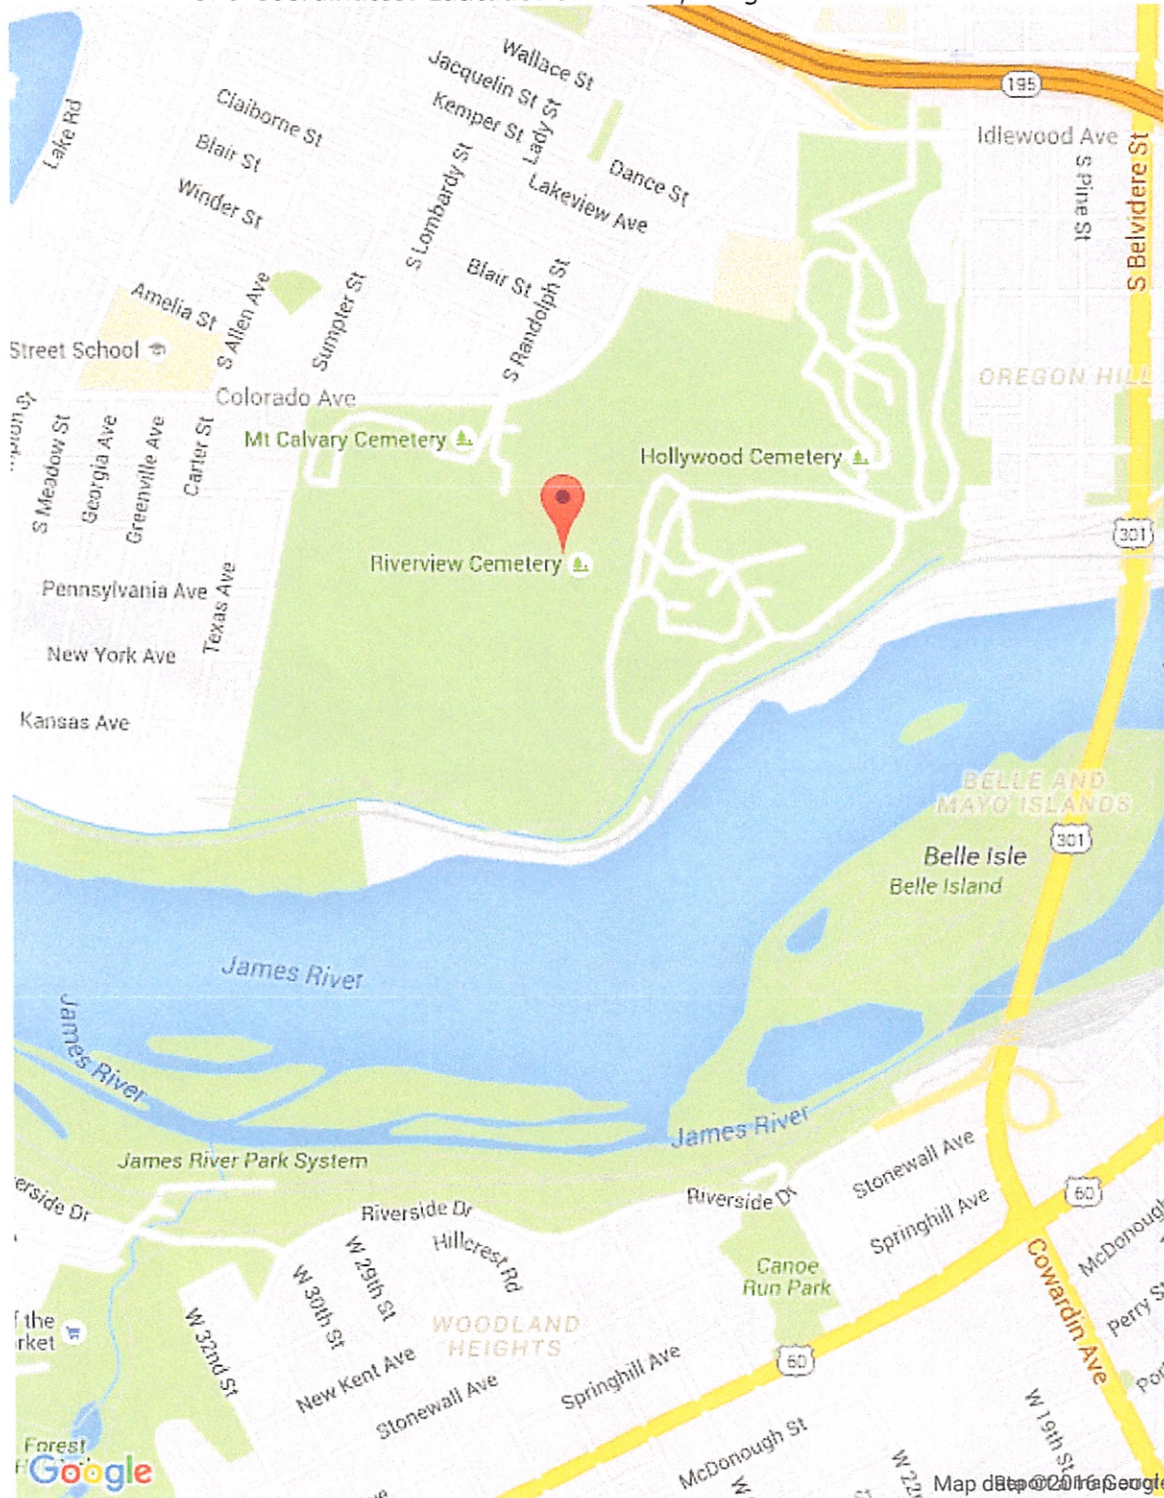

GPS Coordinates: Latitude: 37.53470, Longitude: -77.46170

Click and drag on the map to view surrounding area.

Riverview Cemetery

Info Map

Interactive map and GPS data:

GPS Coordinates: Latitude: 37.53470, Longitude: -77.46170

Click and drag on the map to view surrounding area.

Riverview Cemetery

Info Map

Interactive map and GPS data:

GPS Coordinates: Latitude: 37.53470, Longitude: -77.46170

Click and drag on the map to view surrounding area.

Riverview Cemetery

Info Map

Interactive map and GPS data:

GPS Coordinates: Latitude: 37.53470, Longitude: -77.46170

Click and drag on the map to view surrounding area.

RIVERVIEW

✓ ELIZABETH REBECCA MILLER
B: 1 JULY 1884 / D: 29 SEPT 1963 /
PLAT I DIV. 3 SEC. 41