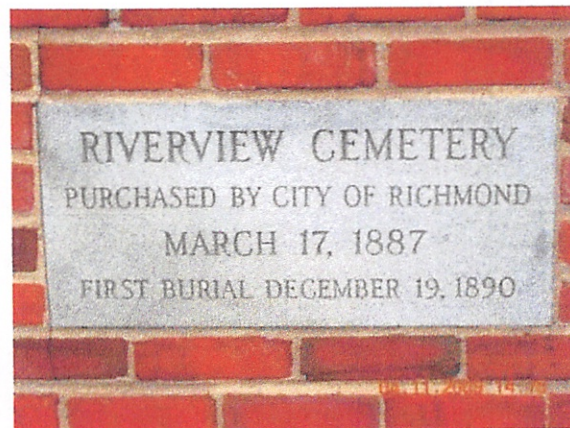

Added by: [Pam Digges](#)