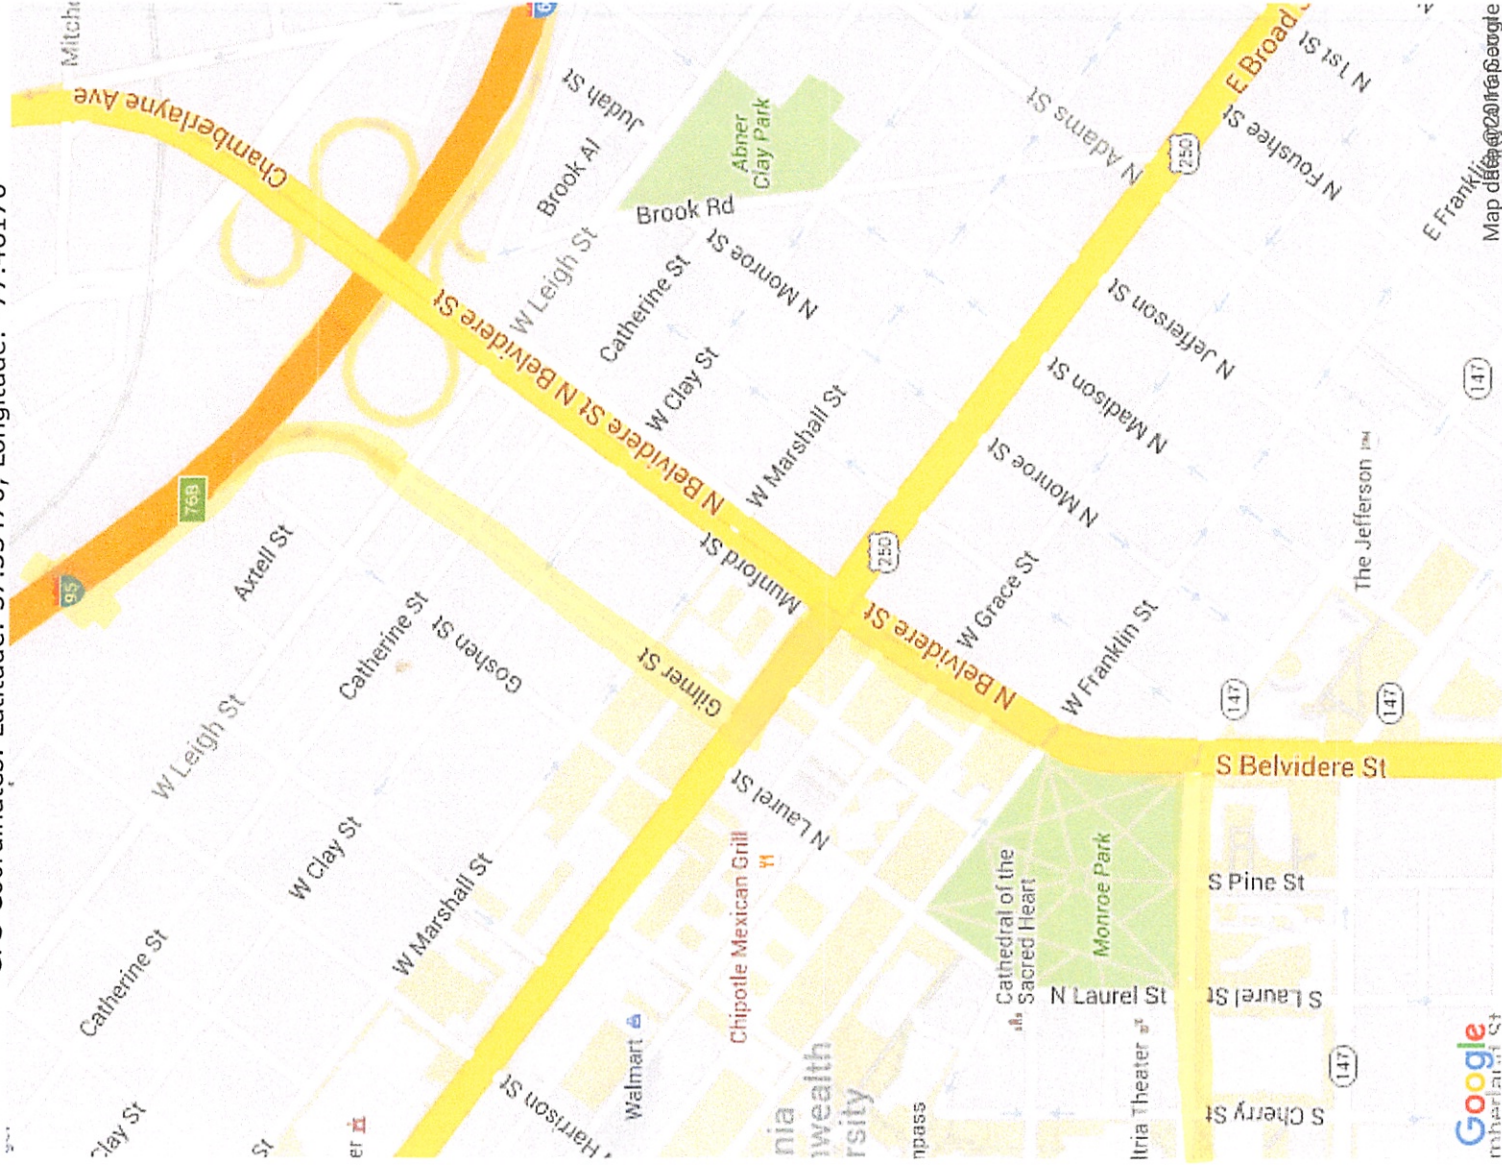

GPS Coordinates: Latitude: 37.53470, Longitude: -77.46170

Click and drag on the map to view surrounding area.

Riverview Cemetery

Info Map

Interactive map and GPS data:

GPS Coordinates: Latitude: 37.53470, Longitude: -77.46170

Click and drag on the map to view surrounding area.

Riverview Cemetery

Info Map

Interactive map and GPS data:

GPS Coordinates: Latitude: 37.53470, Longitude: -77.46170

Click and drag on the map to view surrounding area.

Riverview Cemetery

Info Map

Interactive map and GPS data:

GPS Coordinates: Latitude: 37.53470, Longitude: -77.46170

Click and drag on the map to view surrounding area.

RIVERVIEW

✓ ELIZABETH REBECCA MILLER

B: 1 JULY 1884 / D: 29 SEPT 1963 /